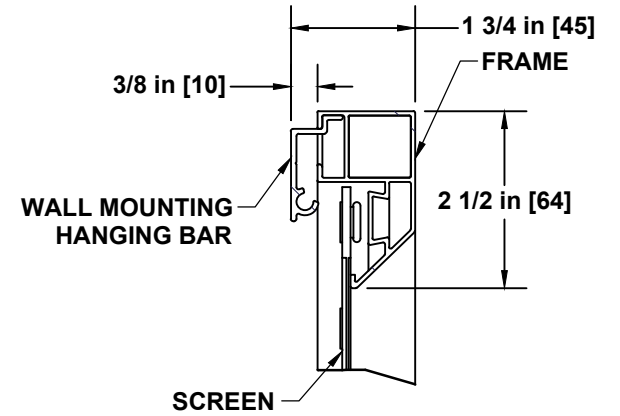

| | | | | | | | |
|--|---------------------------------|------------------------------------|------------------------------|-----------------------------|---------------------------|---------------------------------------|---|
| MODEL DESCRIPTION CIMA FIXED FRAME | MODEL # CIF153STBRNWX | SCREEN MATERIAL: TIBURON | FRAME COLOR: VELUX | BATTEN COLOR: N/A | MOUNTING: WALL | APPROXIMATE WEIGHT: 50 LBS. | RESTRICTION: The information contained in the proposal is confidential and proprietary to Stewart Filmscreen Corporation, shall not be disclosed beyond the client company, and shall not be duplicated, used, or disclosed in whole or in part for any purpose except to evaluate this proposal. |
| CUSTOMER ACCEPTANCE: | DATE: | DRAWING DATE: 9/20/2013 | DRAWN BY: J. LAUB | SHEET: 1 OF 3 | CONTROL(S): N/A | REV: NC | |

Cima™
by Stewart Filmscreen

SECTION A-A

DETAIL A

DETAIL B

| | | | | | | | |
|--|---------------------------------|------------------------------------|------------------------------|-----------------------------|---------------------------|---------------------------------------|---|
| MODEL DESCRIPTION CIMA FIXED FRAME | MODEL # CIF153STBRNWX | SCREEN MATERIAL: TIBURON | FRAME COLOR: VELUX | BATTEN COLOR: N/A | MOUNTING: WALL | APPROXIMATE WEIGHT: 50 LBS. | RESTRICTION: The information contained in the proposal is confidential and proprietary to Stewart Filmscreen Corporation, shall not be disclosed beyond the client company, and shall not be duplicated, used, or disclosed in whole or in part for any purpose except to evaluate this proposal. |
| CUSTOMER ACCEPTANCE: | DATE: | DRAWING DATE: 9/20/2013 | DRAWN BY: J. LAUB | SHEET: 2 OF 3 | CONTROL(S): N/A | REV: NC | |