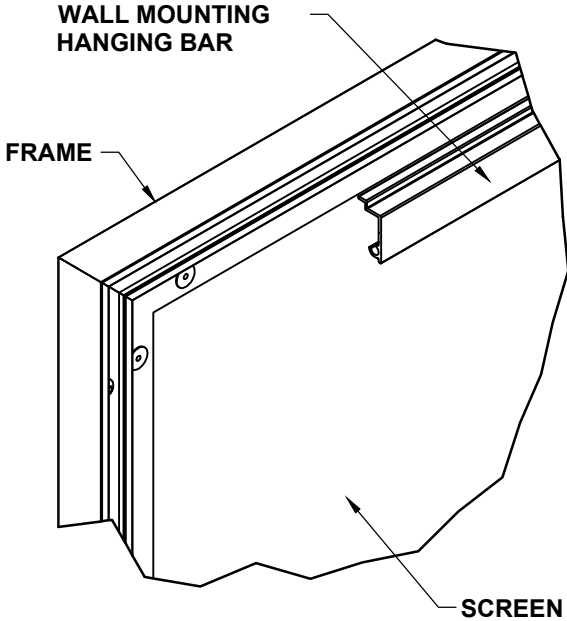

| | | | | | | | |
|--|---------------------------------|------------------------------------|------------------------------|-----------------------------|---------------------------|---------------------------------------|---|
| MODEL DESCRIPTION CIMA FIXED FRAME | MODEL # CIF153STBRNWX | SCREEN MATERIAL: TIBURON | FRAME COLOR: VELUX | BATTEN COLOR: N/A | MOUNTING: WALL | APPROXIMATE WEIGHT: 50 LBS. | RESTRICTION: The information contained in the proposal is confidential and proprietary to Stewart Filmscreen Corporation, shall not be disclosed beyond the client company, and shall not be duplicated, used, or disclosed in whole or in part for any purpose except to evaluate this proposal. |
| CUSTOMER ACCEPTANCE: | DATE: | DRAWING DATE: 9/20/2013 | DRAWN BY: J. LAUB | SHEET: 1 OF 3 | CONTROL(S): N/A | REV: NC | |

Cima™
by Stewart Filmscreen

SECTION A-A

DETAIL A

DETAIL B

| | | | | | | | |
|--|---------------------------------|------------------------------------|------------------------------|-----------------------------|---------------------------|---------------------------------------|---|
| MODEL DESCRIPTION CIMA FIXED FRAME | MODEL # CIF153STBRNWX | SCREEN MATERIAL: TIBURON | FRAME COLOR: VELUX | BATTEN COLOR: N/A | MOUNTING: WALL | APPROXIMATE WEIGHT: 50 LBS. | RESTRICTION: The information contained in the proposal is confidential and proprietary to Stewart Filmscreen Corporation, shall not be disclosed beyond the client company, and shall not be duplicated, used, or disclosed in whole or in part for any purpose except to evaluate this proposal. |
| CUSTOMER ACCEPTANCE: | DATE: | DRAWING DATE: 9/20/2013 | DRAWN BY: J. LAUB | SHEET: 2 OF 3 | CONTROL(S): N/A | REV: NC | |