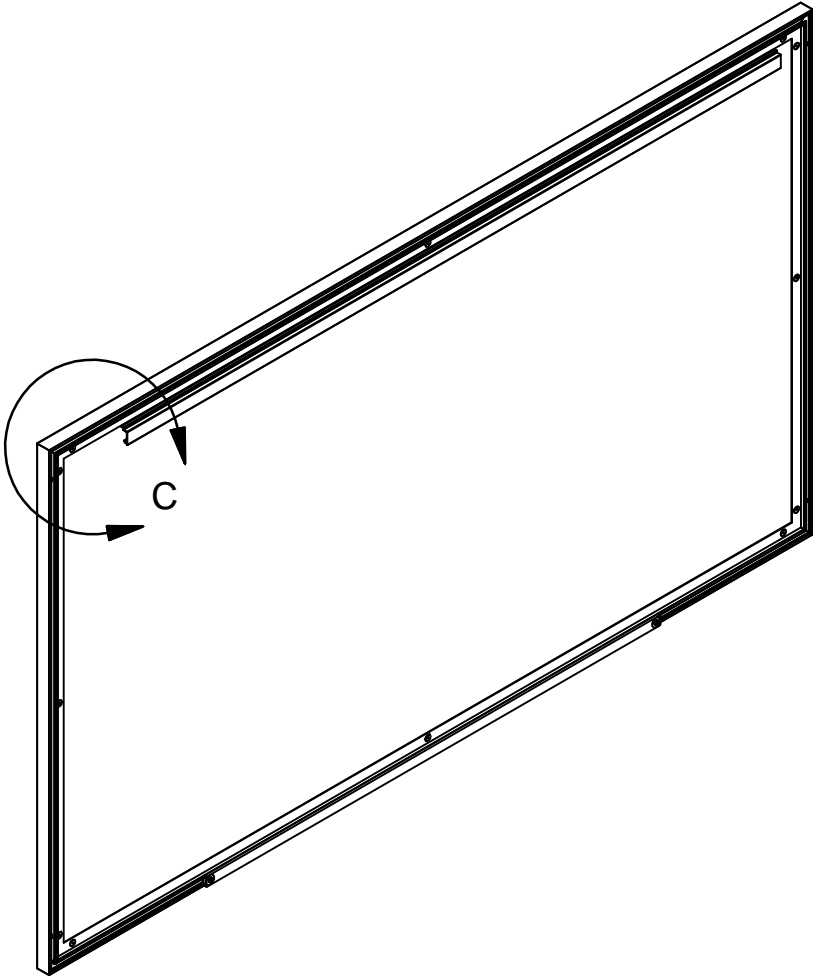

MODEL DESCRIPTION CIMA FIXED FRAME	MODEL # CIF153STBRNWX	SCREEN MATERIAL: TIBURON	FRAME COLOR: VELUX	BATTEN COLOR: N/A	MOUNTING: WALL	APPROXIMATE WEIGHT: 50 LBS.	RESTRICTION: The information contained in the proposal is confidential and proprietary to Stewart Filmscreen Corporation, shall not be disclosed beyond the client company, and shall not be duplicated, used, or disclosed in whole or in part for any purpose except to evaluate this proposal.
CUSTOMER ACCEPTANCE:	DATE: 9/20/2013	DRAWING DATE: 9/20/2013	DRAWN BY: J. LAUB	SHEET: 3 OF 3	CONTROL(S): N/A	REV: NC