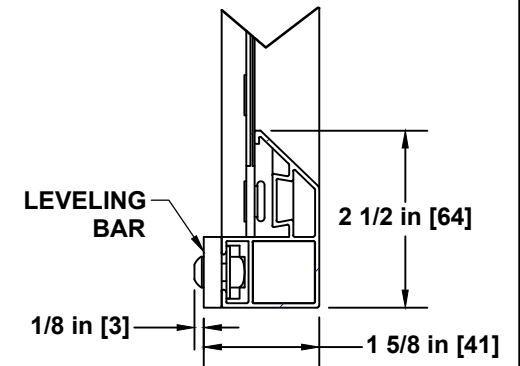

| | | | | | | | |
|--|---------------------------------|------------------------------------|------------------------------|-----------------------------|---------------------------|---------------------------------------|---|
| MODEL DESCRIPTION CIMA FIXED FRAME | MODEL # CIF153STBRNWX | SCREEN MATERIAL: TIBURON | FRAME COLOR: VELUX | BATTEN COLOR: N/A | MOUNTING: WALL | APPROXIMATE WEIGHT: 50 LBS. | RESTRICTION: The information contained in the proposal is confidential and proprietary to Stewart Filmscreen Corporation, shall not be disclosed beyond the client company, and shall not be duplicated, used, or disclosed in whole or in part for any purpose except to evaluate this proposal. |
| CUSTOMER ACCEPTANCE: | DATE: | DRAWING DATE: 9/20/2013 | DRAWN BY: J. LAUB | SHEET: 1 OF 3 | CONTROL(S): N/A | REV: NC | |

Cima™
by Stewart Filmscreen

SECTION A-A

DETAIL A

DETAIL B

| | | | | | | | |
|--|---------------------------------|------------------------------------|------------------------------|-----------------------------|---------------------------|---------------------------------------|---|
| MODEL DESCRIPTION CIMA FIXED FRAME | MODEL # CIF153STBRNWX | SCREEN MATERIAL: TIBURON | FRAME COLOR: VELUX | BATTEN COLOR: N/A | MOUNTING: WALL | APPROXIMATE WEIGHT: 50 LBS. | RESTRICTION: The information contained in the proposal is confidential and proprietary to Stewart Filmscreen Corporation, shall not be disclosed beyond the client company, and shall not be duplicated, used, or disclosed in whole or in part for any purpose except to evaluate this proposal. |
| CUSTOMER ACCEPTANCE: | DATE: | DRAWING DATE: 9/20/2013 | DRAWN BY: J. LAUB | SHEET: 2 OF 3 | CONTROL(S): N/A | REV: NC | |